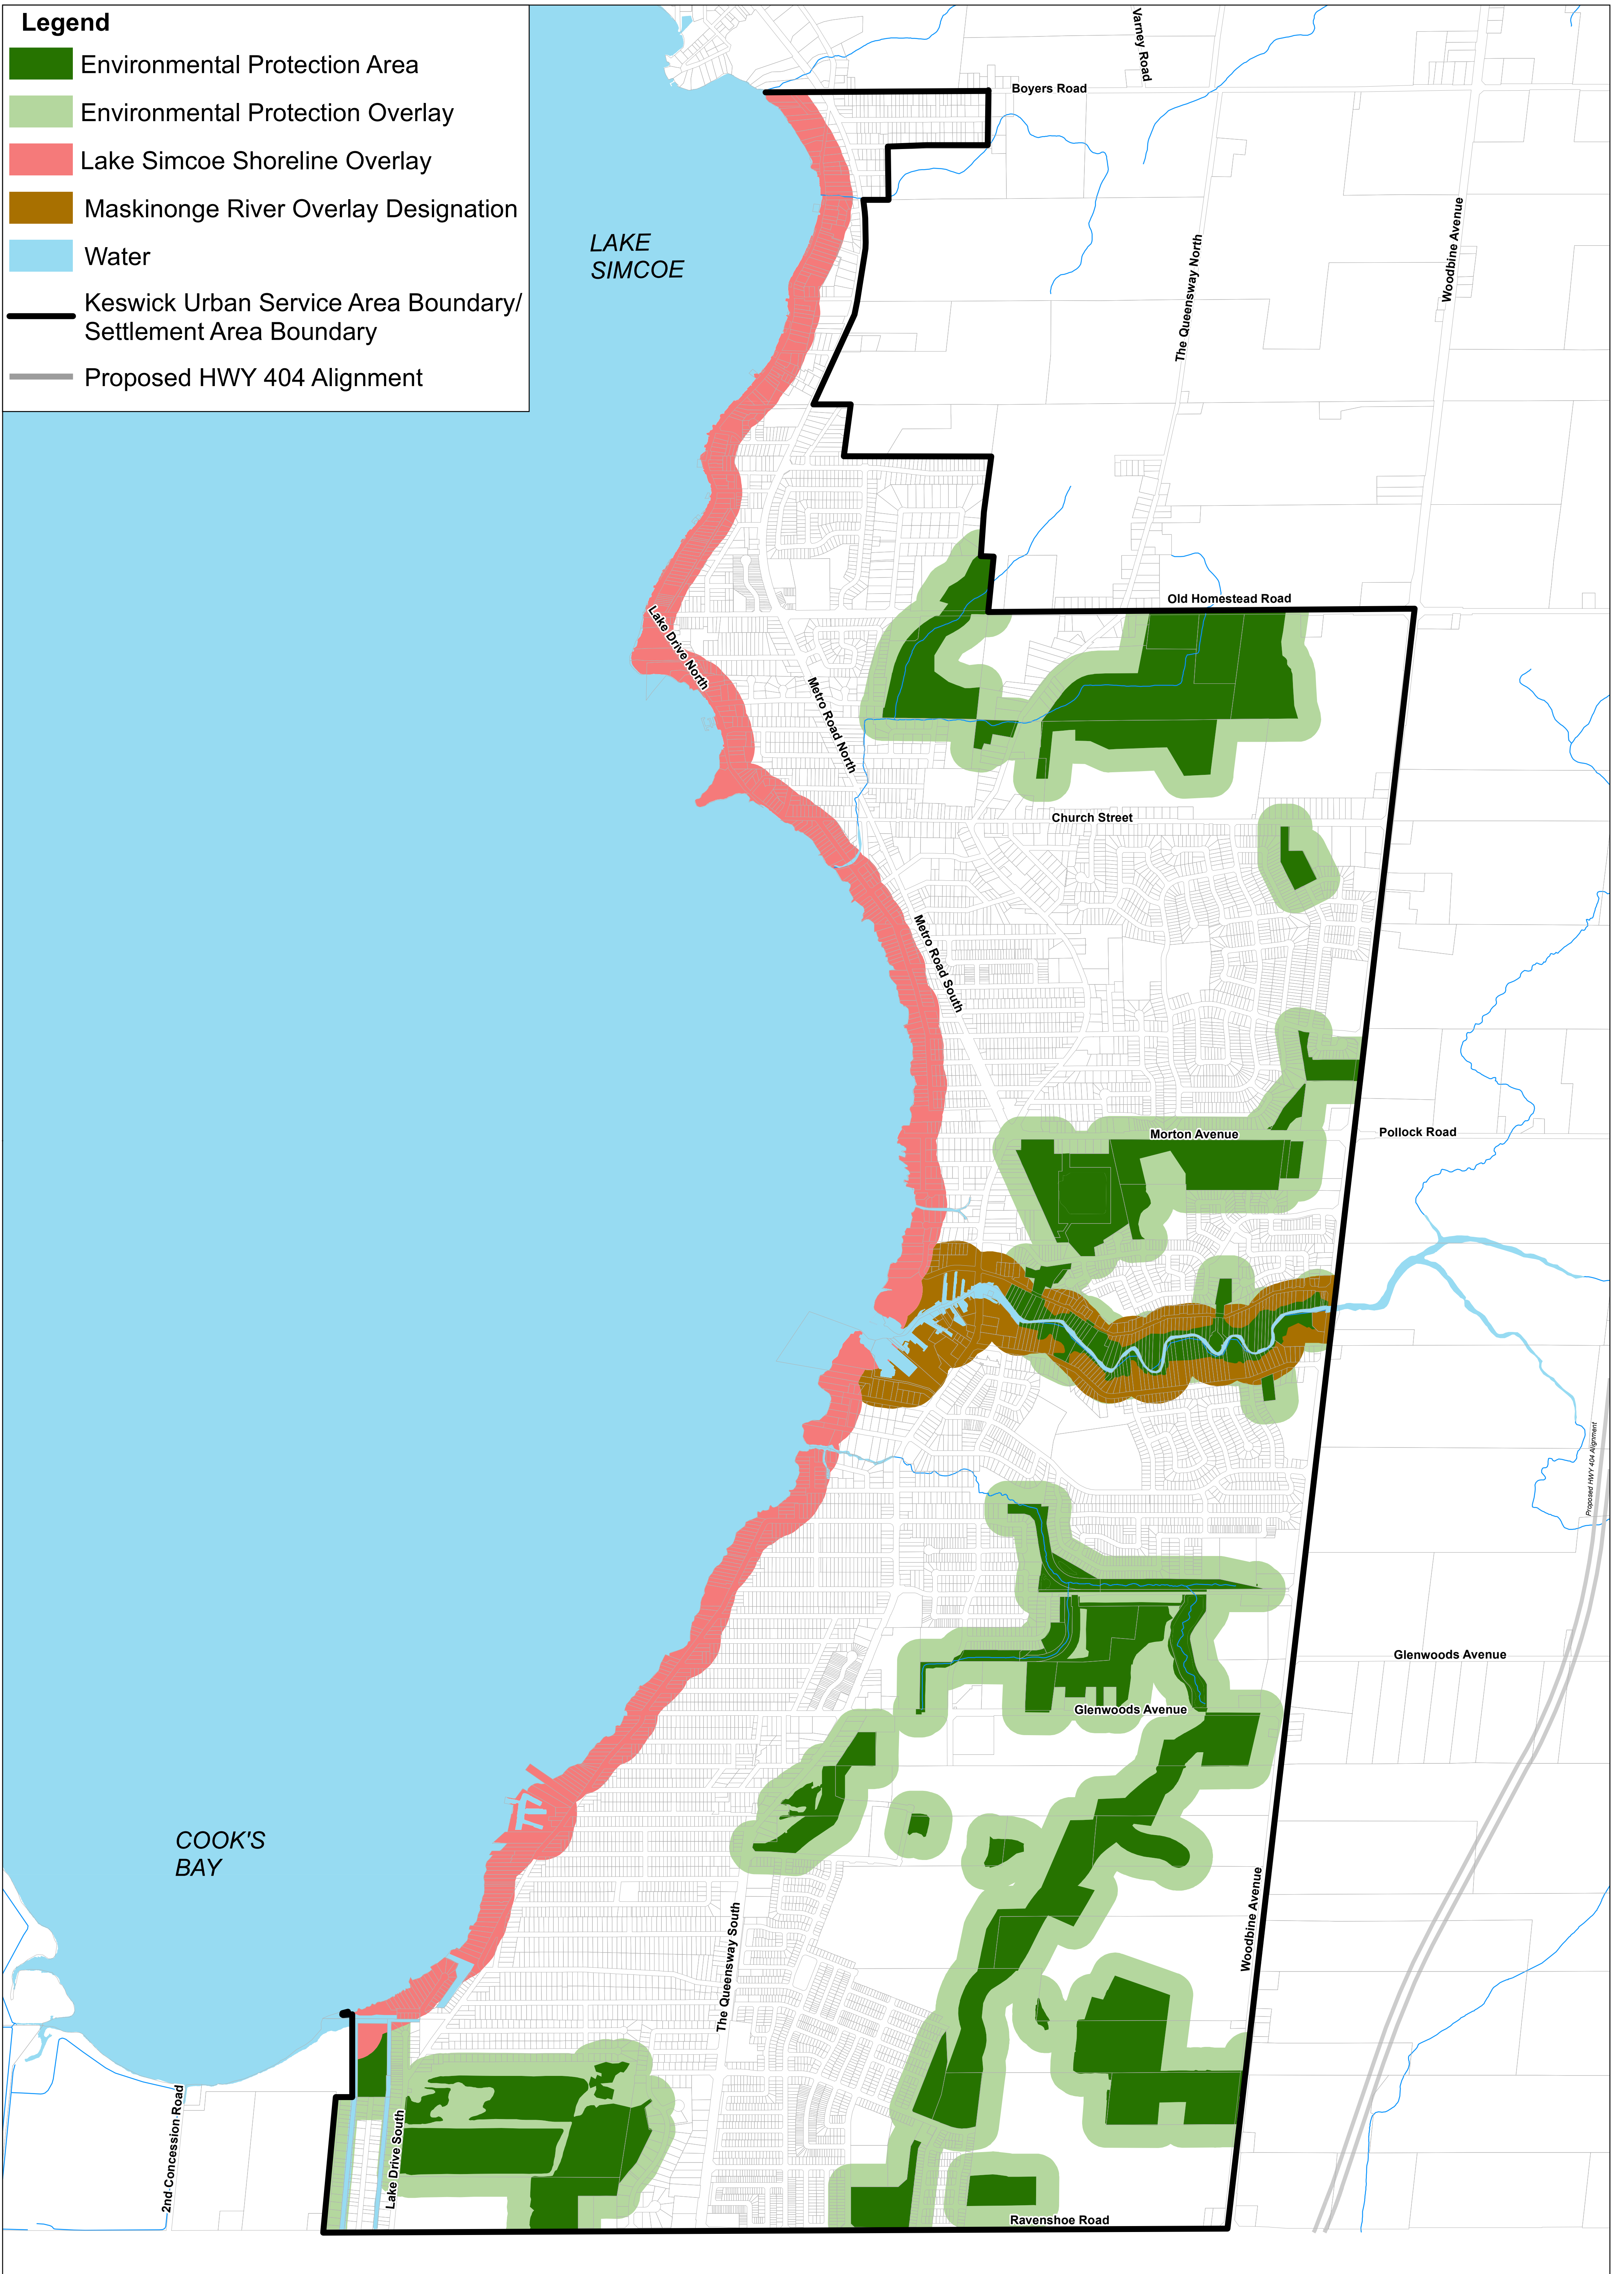

- Legend**
- Environmental Protection Area
  - Environmental Protection Overlay
  - Lake Simcoe Shoreline Overlay
  - Maskinonge River Overlay Designation
  - Water
  - Keswick Urban Service Area Boundary/  
Settlement Area Boundary
  - Proposed HWY 404 Alignment

**Schedule C: Environmental Overlay**  
**KESWICK SECONDARY PLAN**  
**Town of Georgina**

**DRAFT**  
 November 23, 2020