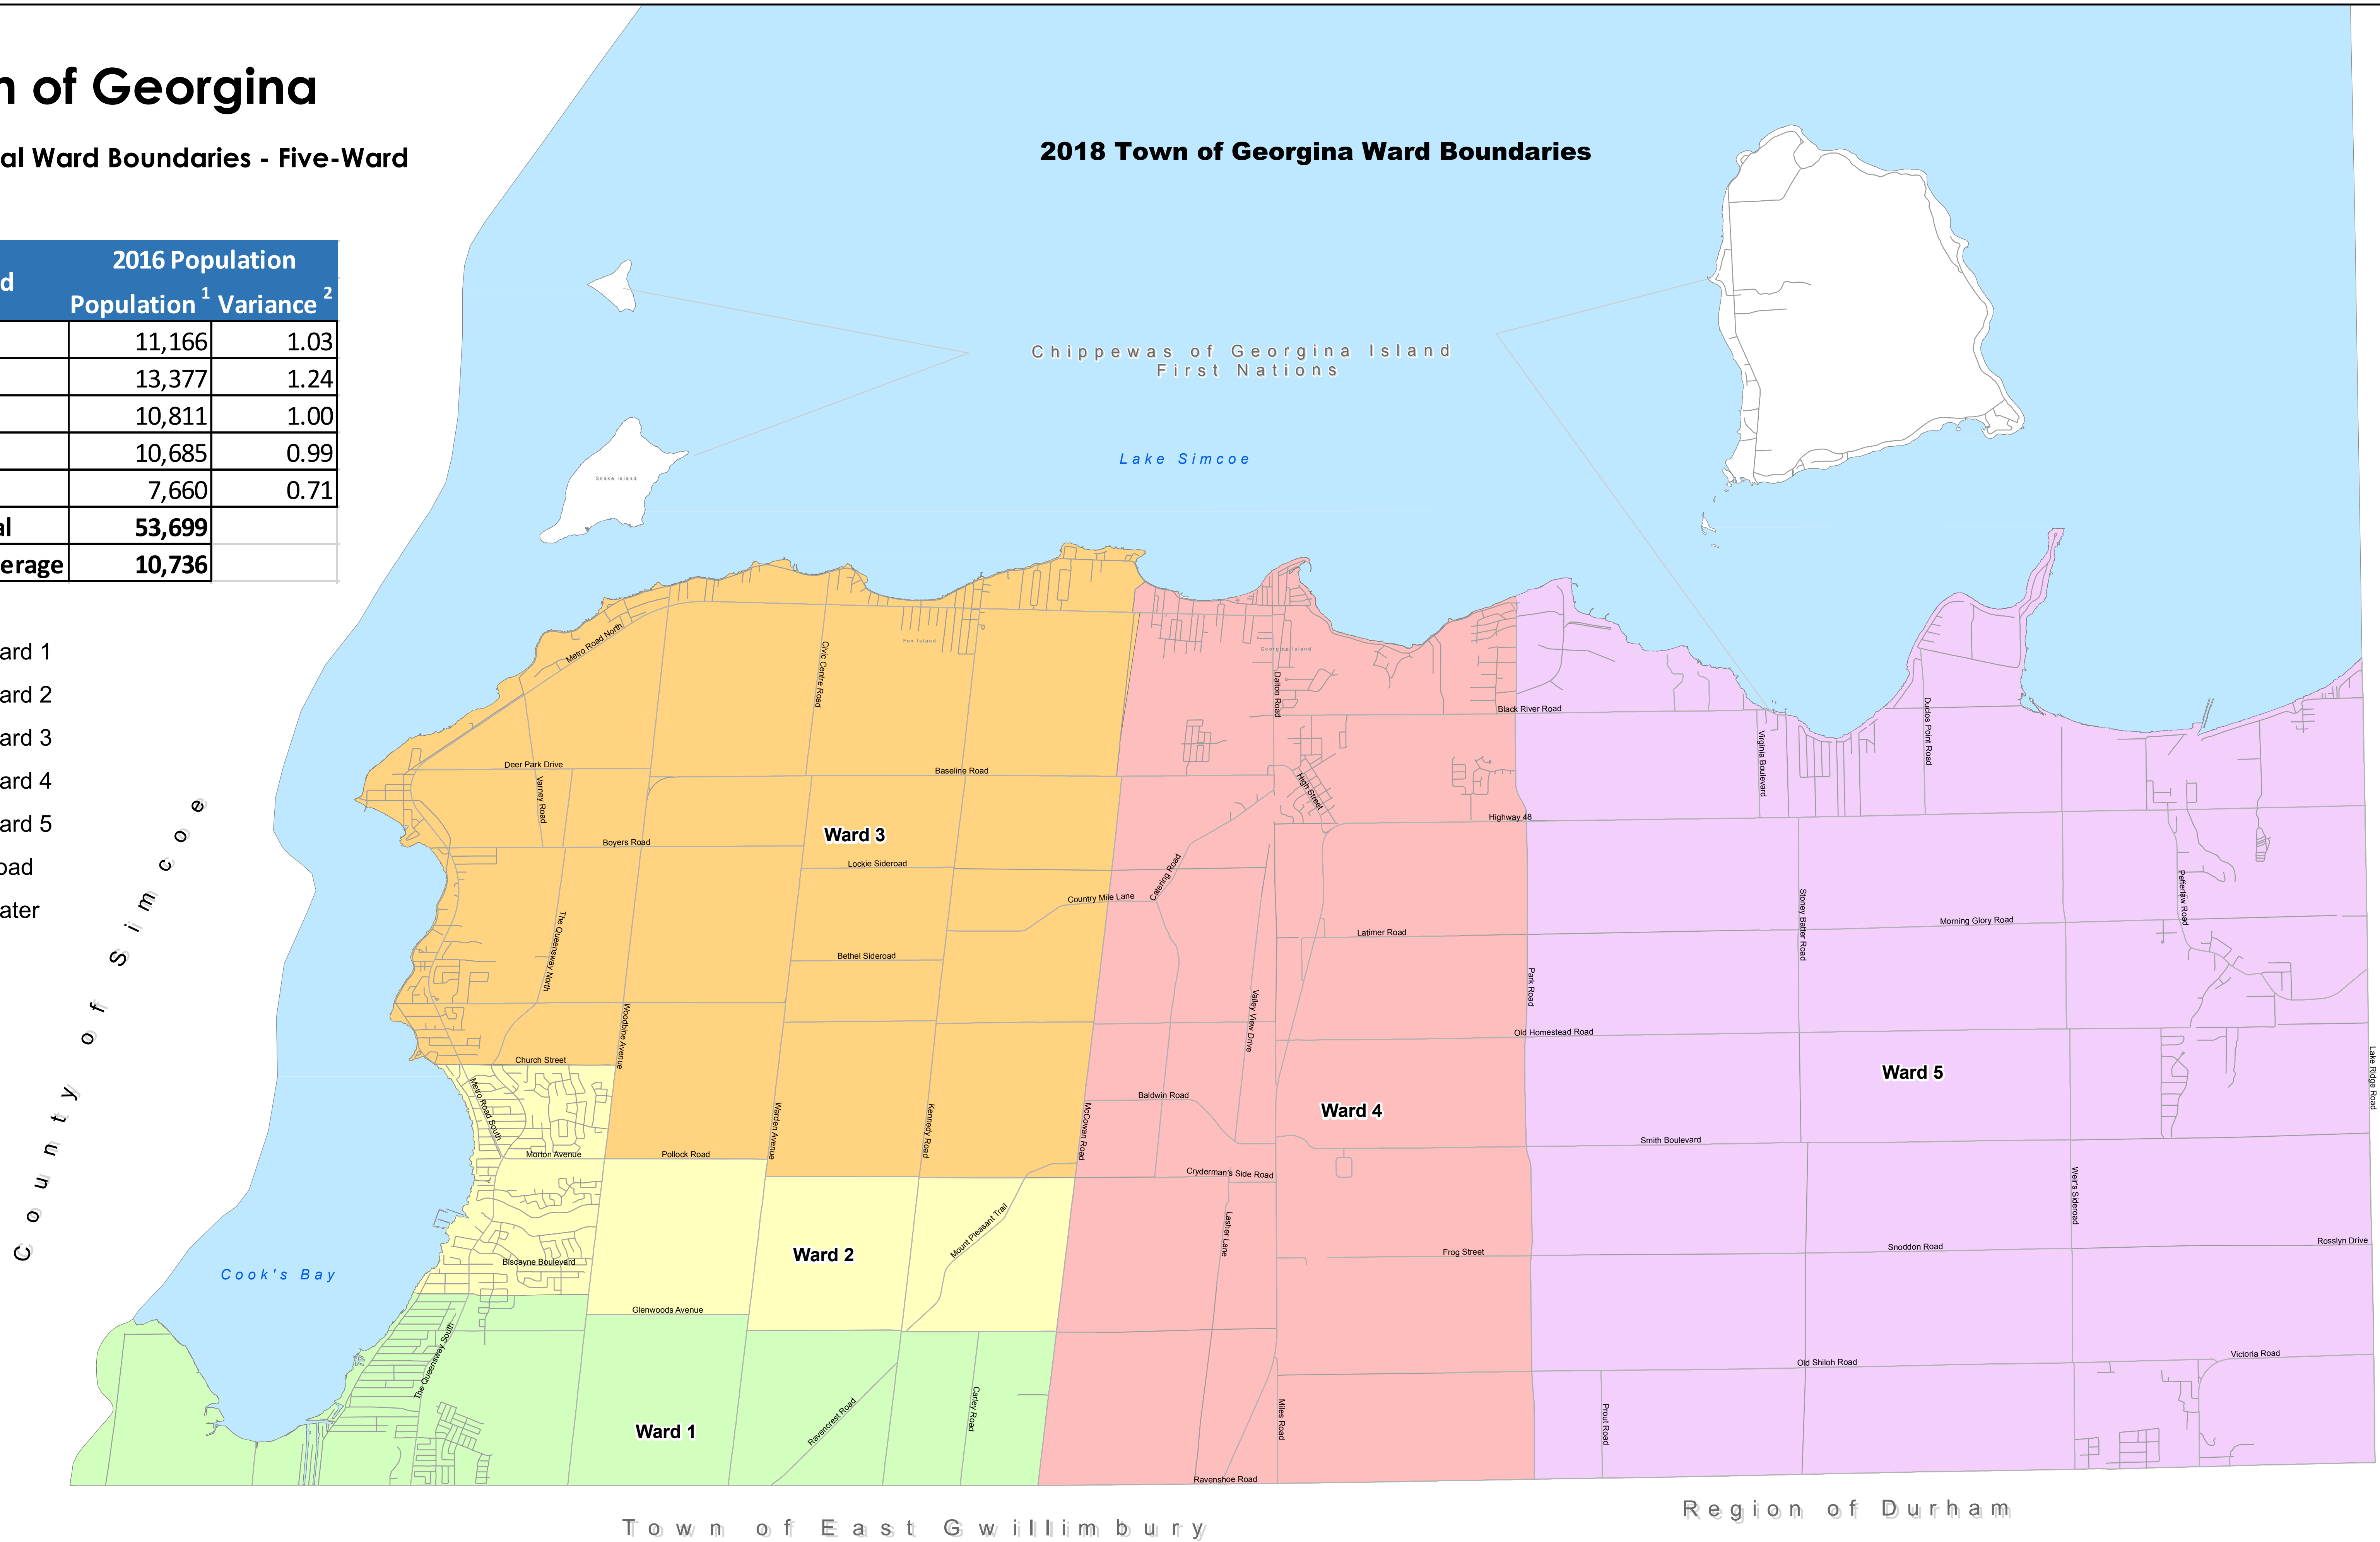

Town of Georgina

Municipal Ward Boundaries - Five-Ward

2018 Town of Georgina Ward Boundaries

Ward	2016 Population	Population¹	Variance²
1	11,166	11,166	1.03
2	13,377	13,377	1.24
3	10,811	10,811	1.00
4	10,685	10,685	0.99
5	7,660	7,660	0.71
Total	53,699		
Ward Average	10,736		

- Ward 1
- Ward 2
- Ward 3
- Ward 4
- Ward 5
- Road
- Water

Produced by:
The Town of Georgina
{Corporate IT} . {Department of Administrative Services}
{June} {2017}

Data Sources:
© Copyright, The Region Of York
and The Municipality of Georgina
© Copyright Queens Printer 2017

(1) Population includes permanent and seasonal population and Census undercounts of approximately 3%.
(2) Variance from average ward size.

August 2017