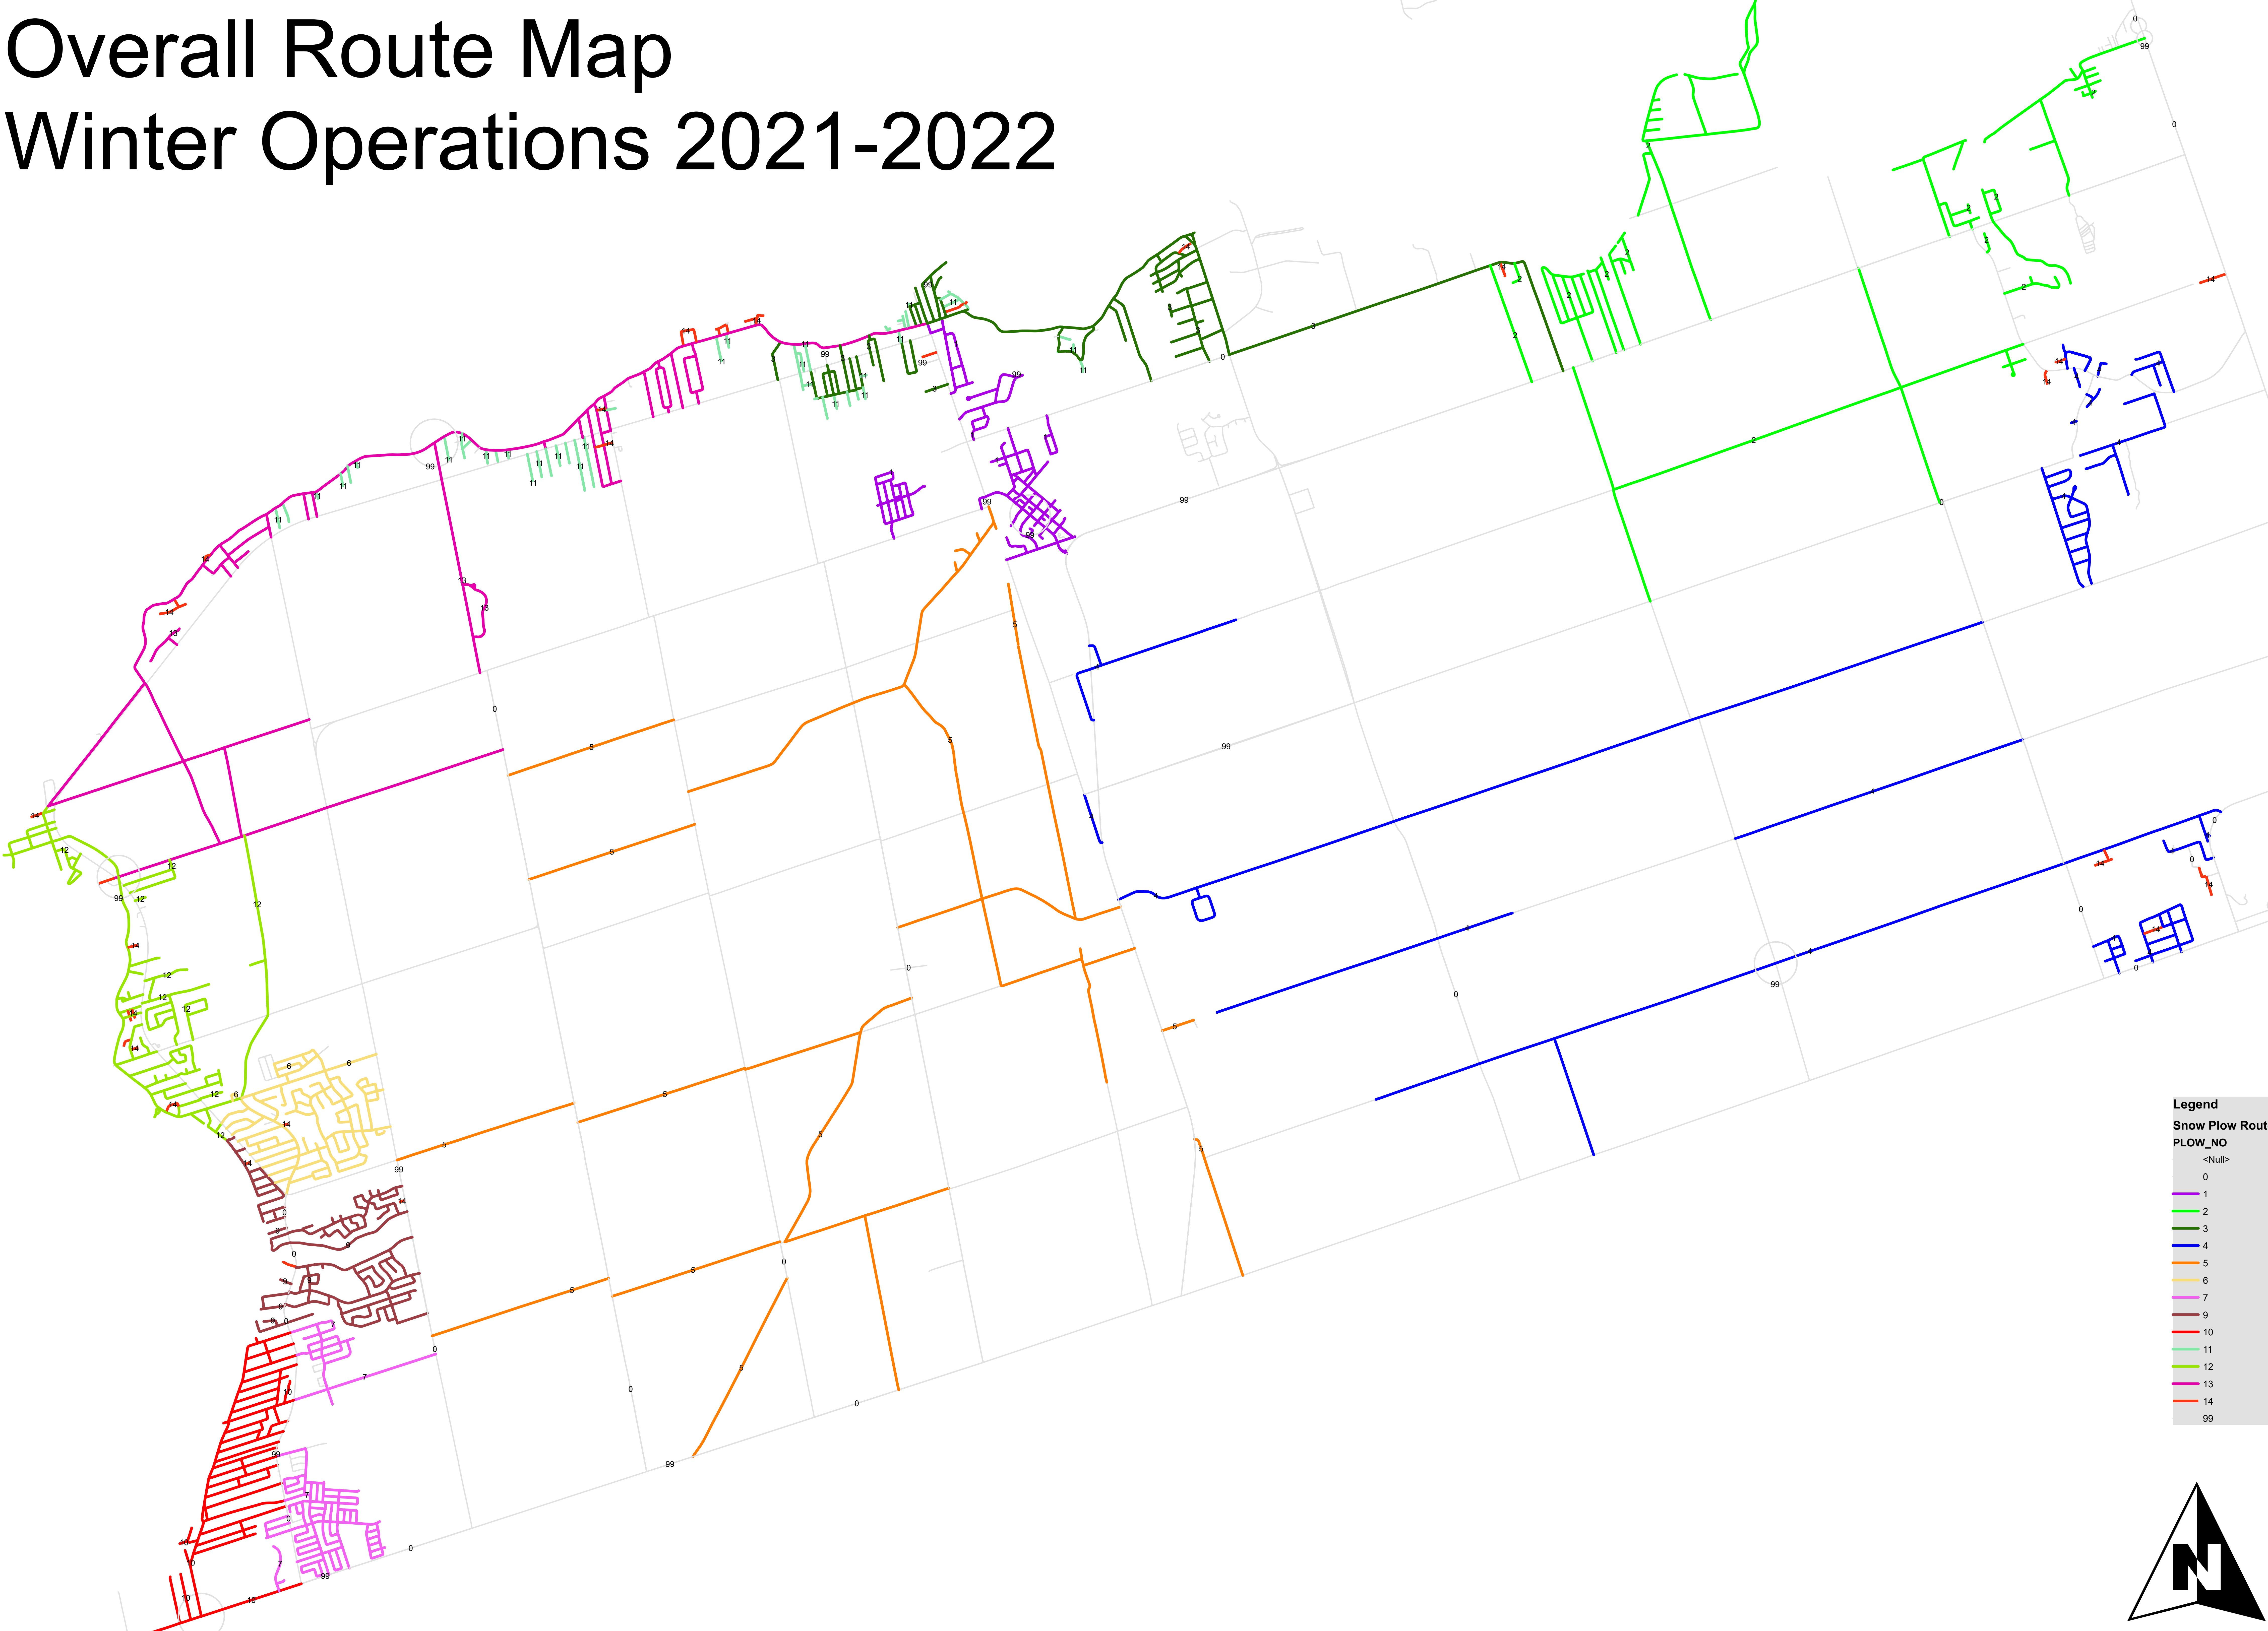

# Overall Route Map

## Winter Operations 2021-2022

**Legend**  
Snow Plow Routes  
PLOW\_NO

<Null>
0
1
2
3
4
5
6
7
9
10
11
12
13
14
99

Overall Town Map  
Winter Maintenance 2021  
Road Operations  
Operations and Infrastructure  
October 13, 2021