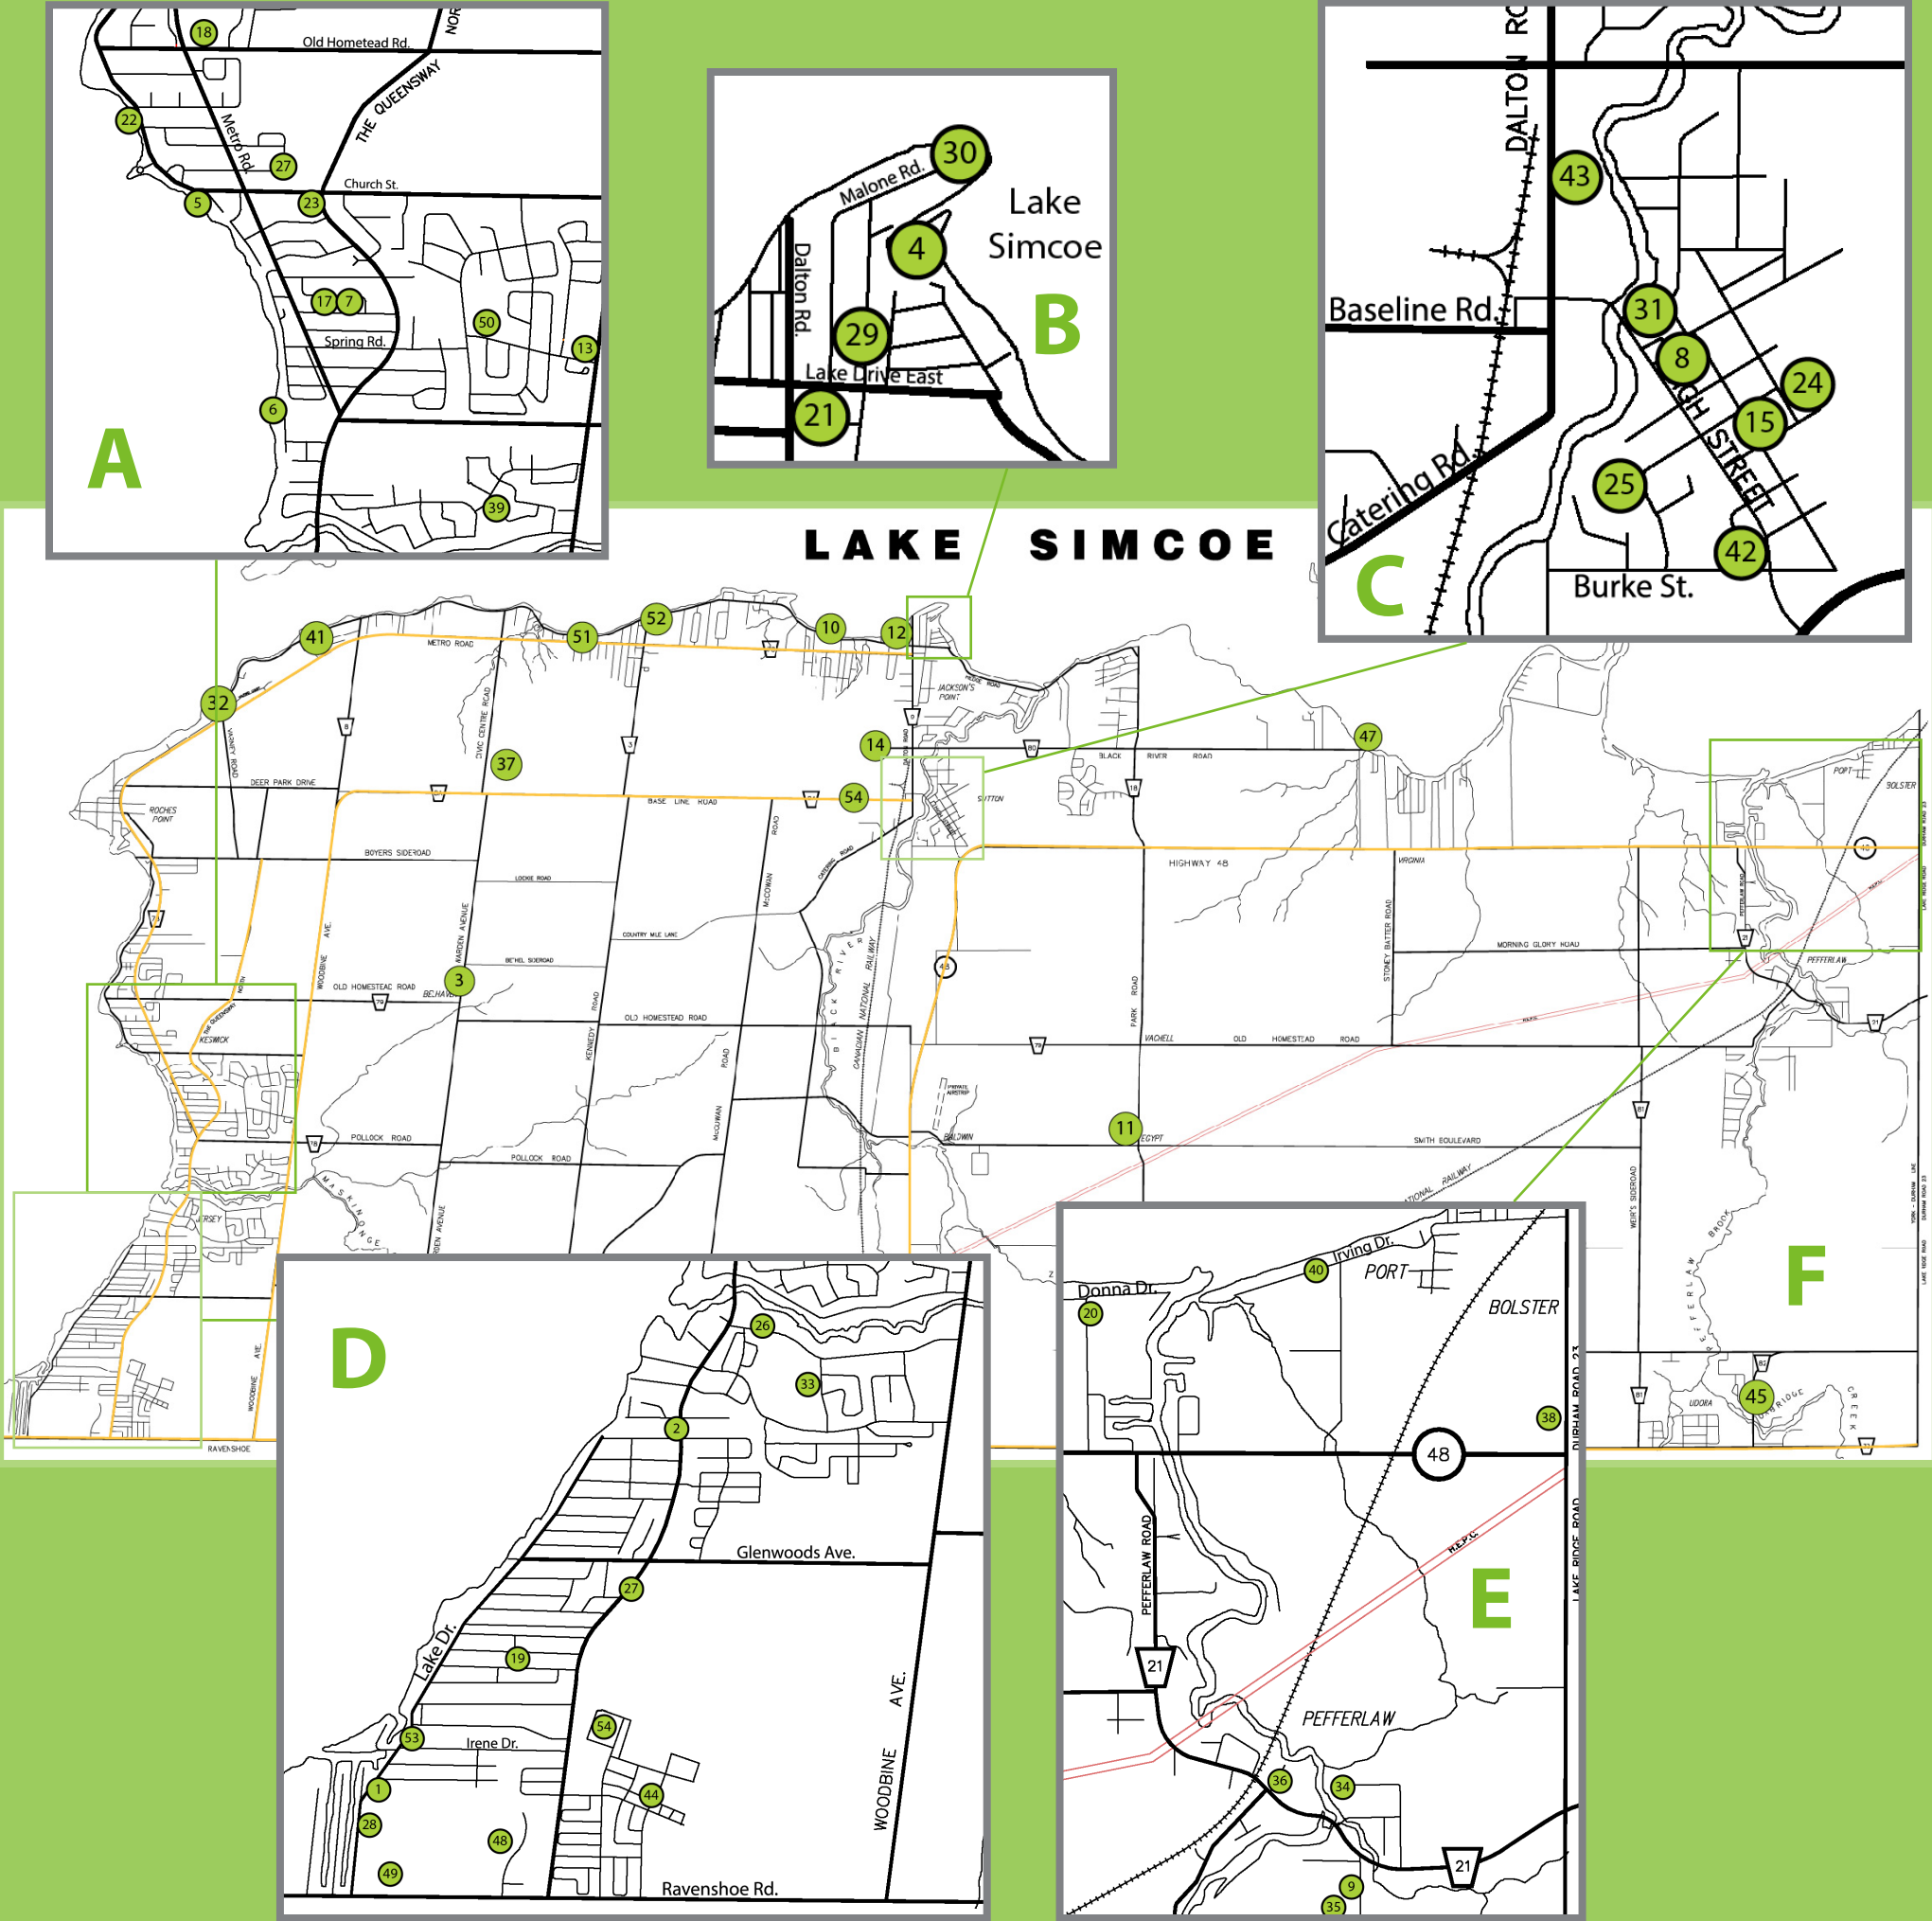

Municipal Facilities & Amenities Map

Your Guide to Georgina's Many Facilities

GEORGINA

26557 Civic Centre Road, Keswick
 905-476-4301
 eleisure@georgina.ca
 georgina.ca