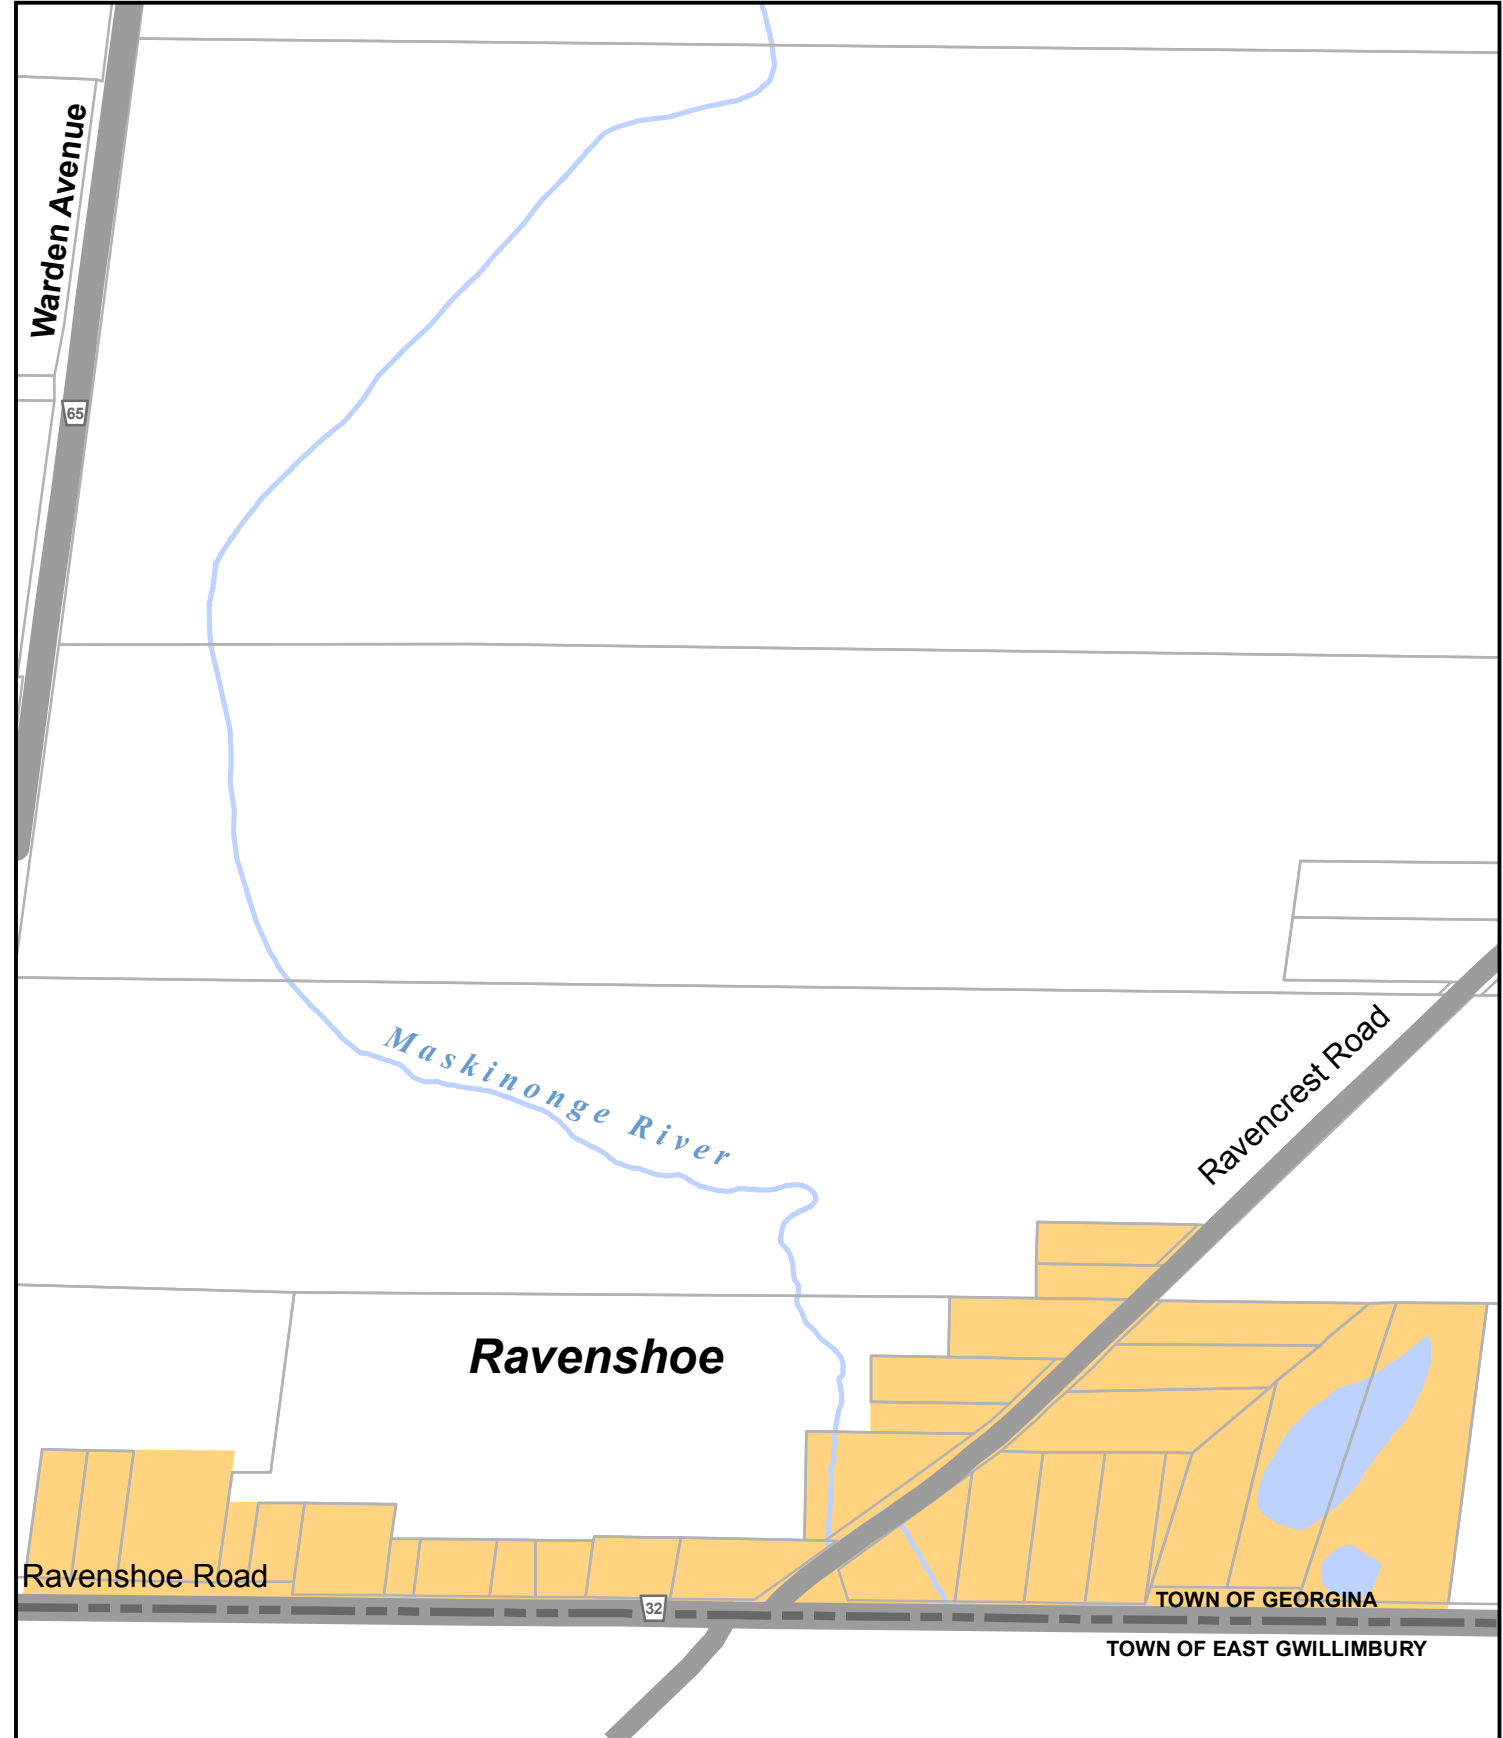

Town of Georgina

Official Plan

Schedule H1

HAMLET AREAS:

BELHAVEN & RAVENSHOE

 Hamlet Area

BASE MAP INFORMATION

-  Provincial Highway
-  Regional Road
-  Road
-  Railway
-  Municipal Boundary
-  Regional Boundary
-  Hydro Corridor
-  Watercourse/Waterbody

January 2017

Sources: Town of Georgina, Regional Municipality of York, ArcGIS Online Basemaps.
 Lake Simcoe Region Conservation Authority. Produced by York Region and MHBC Planning under licence from Ontario Ministry of Natural Resources, Copyright © Queens Printer 2015