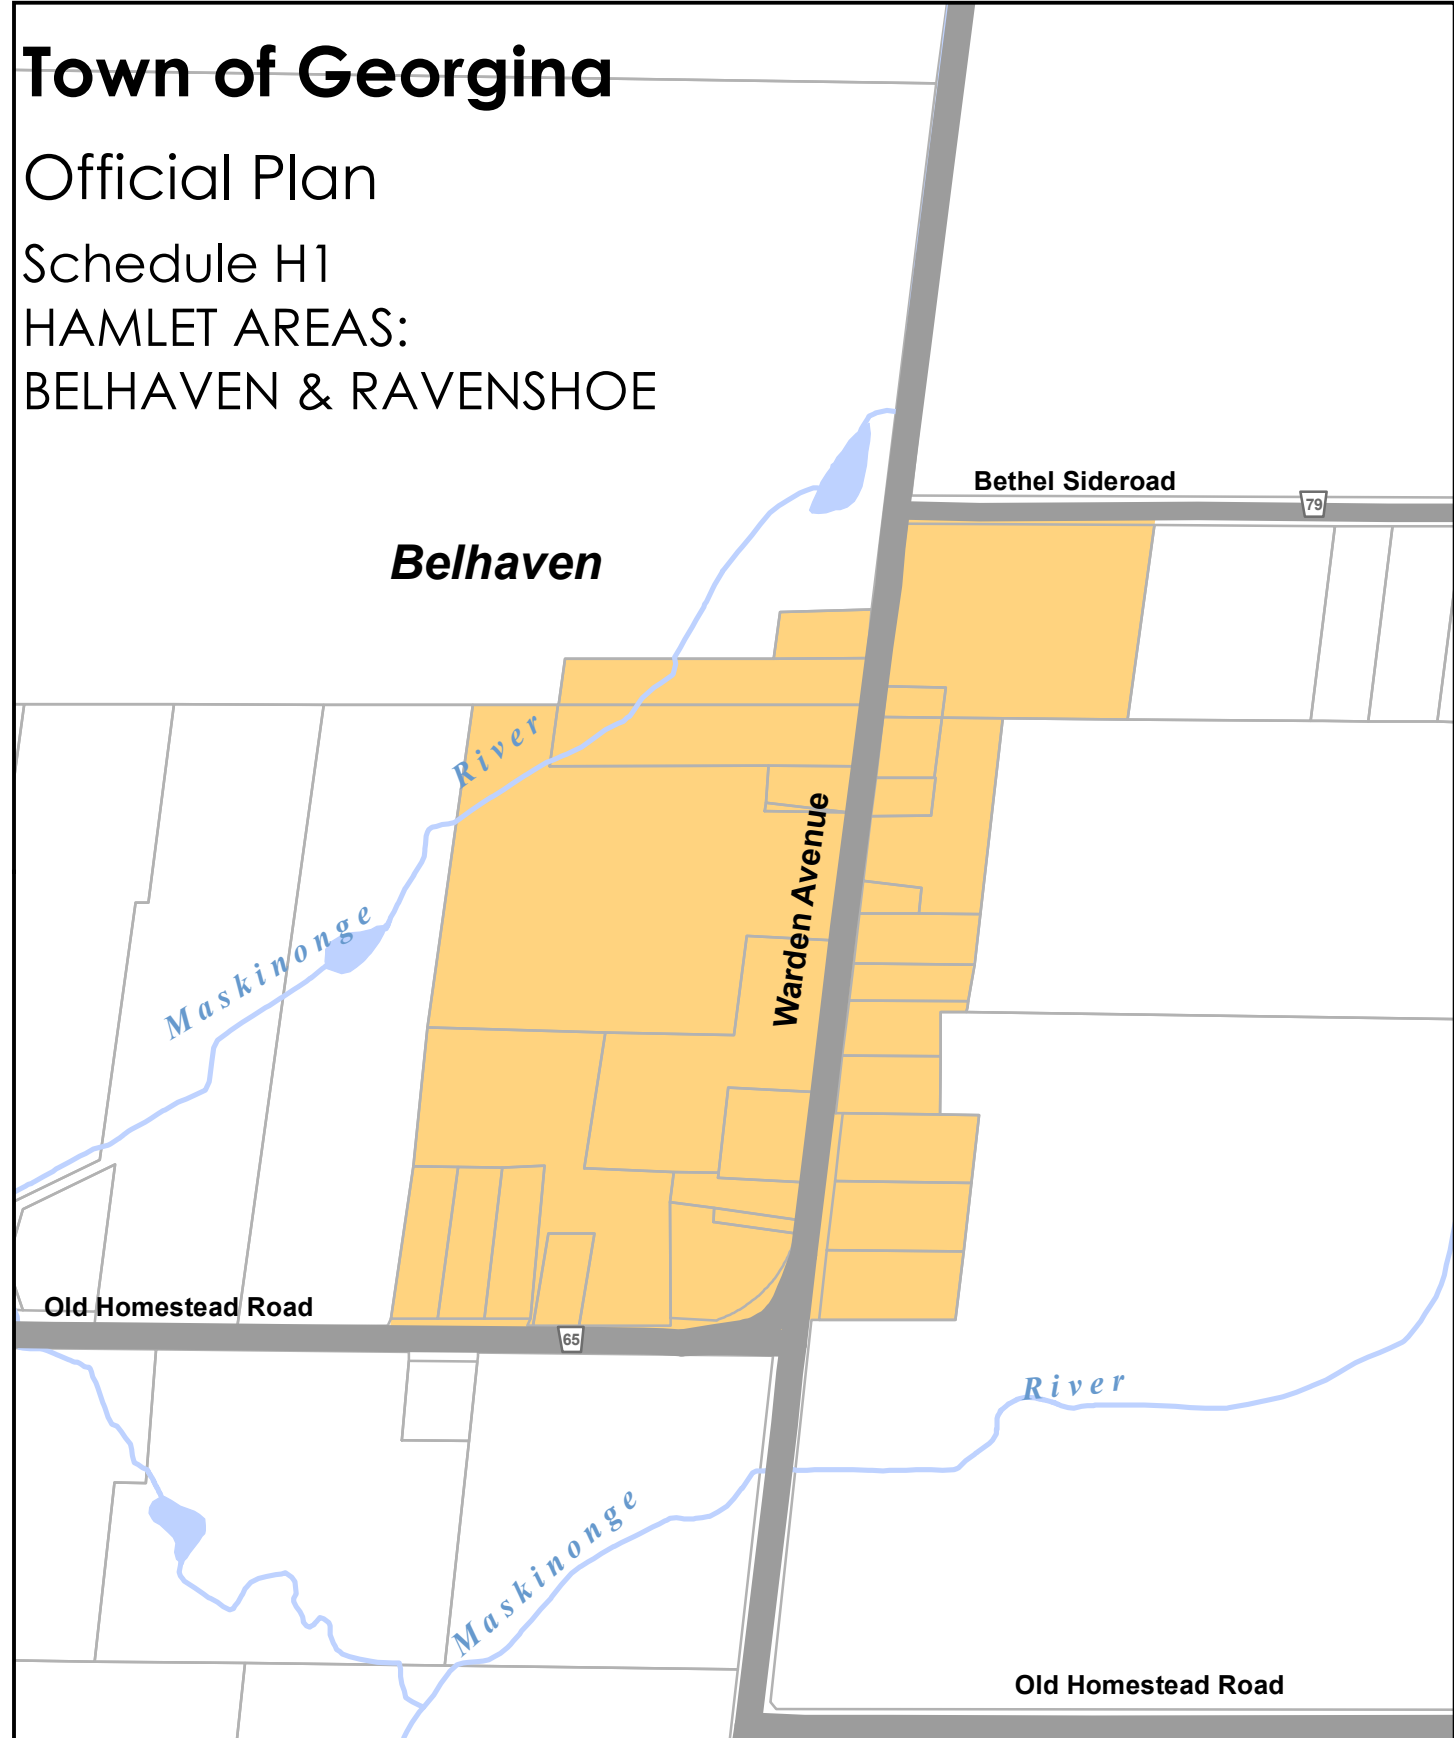

Town of Georgina

Official Plan

Schedule H1

HAMLET AREAS:

BELHAVEN & RAVENSHOE

 Hamlet Area

BASE MAP INFORMATION

-  Provincial Highway
-  Regional Road
-  Road
-  Railway
-  Municipal Boundary
-  Regional Boundary
-  Hydro Corridor
-  Watercourse/Waterbody

January 2017

Sources: Town of Georgina, Regional Municipality of York, ArcGIS Online Basemaps.
 Lake Simcoe Region Conservation Authority. Produced by York Region and MHBC Planning under licence from Ontario Ministry of Natural Resources, Copyright © Queens Printer 2015