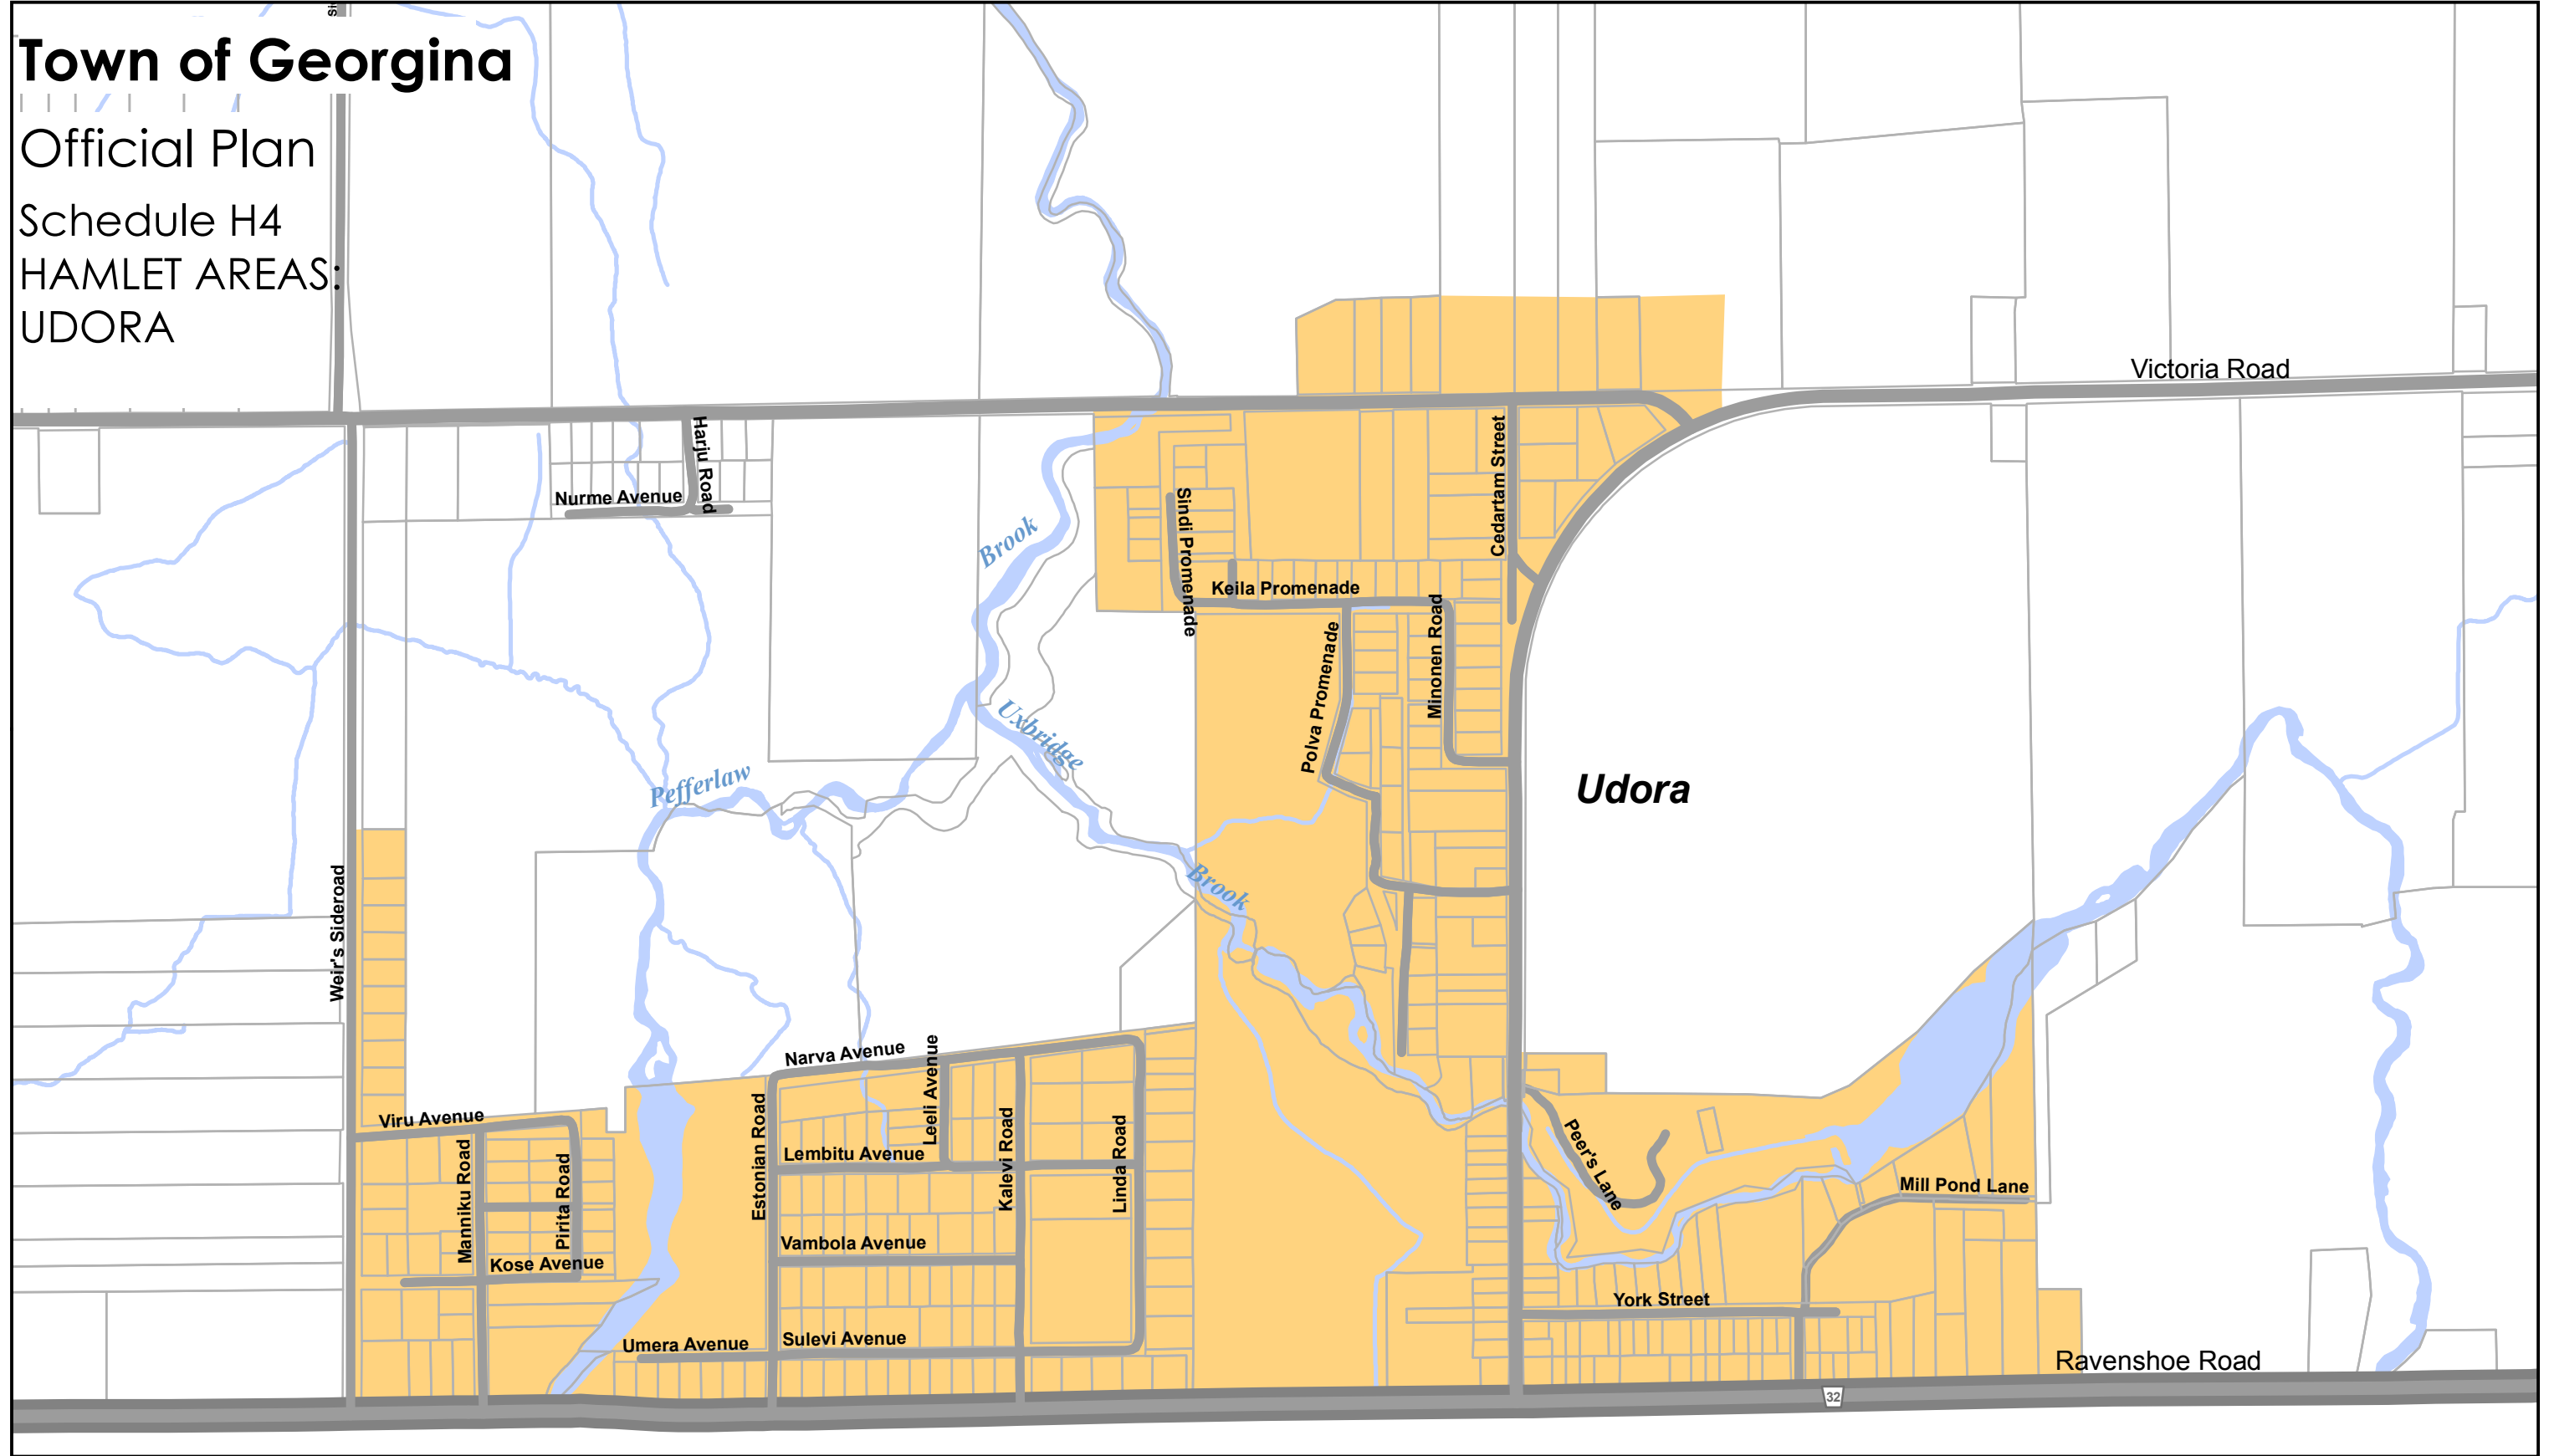

Town of Georgina

Official Plan

Schedule H4

HAMLET AREAS:

UDORA

 Hamlet Area

BASE MAP INFORMATION

-  Provincial Highway
-  Regional Road
-  Road
-  Railway
-  Municipal Boundary
-  Regional Boundary
-  Hydro Corridor
-  Watercourse/Waterbody

GEORGINA

January 2017

Sources: Town of Georgina, Regional Municipality of York, ArcGIS Online Basemaps, Lake Simcoe Region Conservation Authority. Produced by York Region and MHBC Planning under licence from Ontario Ministry of Natural Resources, Copyright © Queens Printer 2015