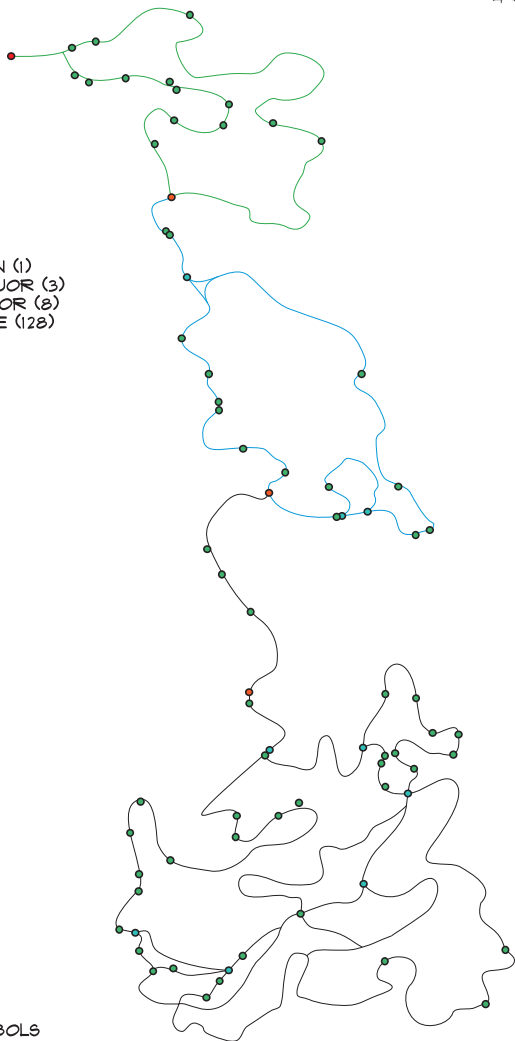

GEORGINA TRAILS MAP

APRIL 9TH, 2012

- EASY TRAIL
 - MORE DIFFICULT TRAIL
 - ◆ VERY DIFFICULT TRAIL
-
- TRAIL SYSTEM SIGN - MAIN (1)
 - TRAIL INTERSECTION - MAJOR (3)
 - TRAIL INTERSECTION - MINOR (8)
 - TECHNICAL TRAIL FEATURE (128)

64 TTFs x 2 SIGNS = 128 SYMBOLS