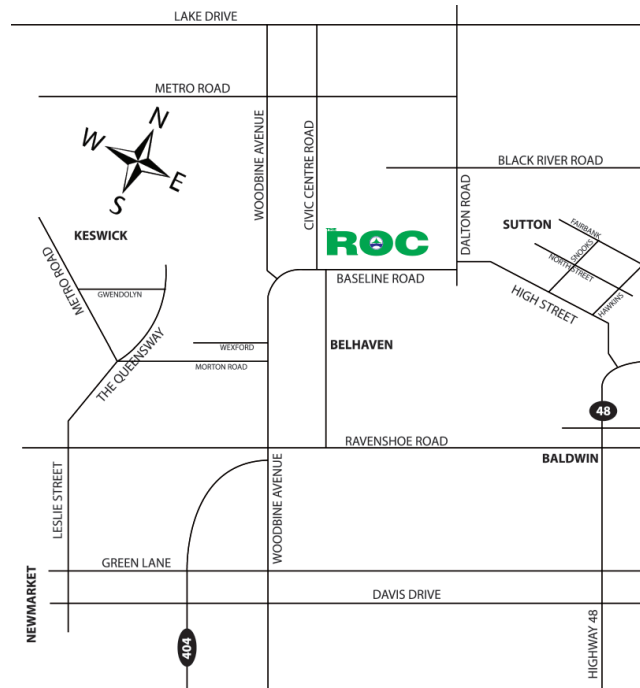

Birthday Parties

You Tube? Snow Tubing at The ROC
(10 person minimum and 20 maximum)
$18 +hst per person for 2 hours
Includes food and drink

For more birthday party options, visit georgina.ca

Snow Shoe Starters & Warm Apple Ciders

11 a.m. to 12 p.m. | $12 pp
Sunday, January 21
Sunday, February 11
Sunday, March 11

Facility Rentals

Host your next event at The ROC Chalet!
This state-of-the-art facility features a full kitchen,
large stone fireplace and spectacular views.
The ROC is the perfect setting for your corporate
function, wedding or special event!

CHALET RENTAL RATES	2017	2018
Licensed Event (12 Hrs)	$862.29	$888.16
Hourly Non-Licensed	$70.28	$72.39

*Prices are subject to applicable taxes

FREE:

Tobogganing | Skating | Nature Trails

**Unsupervised, use at own risk
*Inflatable toboggans and/or ski/snowboards are
not permitted on the toboggan hill*

Contact Us:

26479 Civic Centre Road, Keswick, ON L4P 3G1
905-476-8834 | 905-476-4301 ext. 2354
georginaroc@georgina.ca

Take the YRT to The ROC

For schedule and pricing: yrt.ca | 1-866-668-3978

2018 THE ROC

[f](https://www.facebook.com/georginaroc) [t](https://www.twitter.com/georginaroc) georginaroc.ca

You Tube?

York Region's Adventure Headquarters